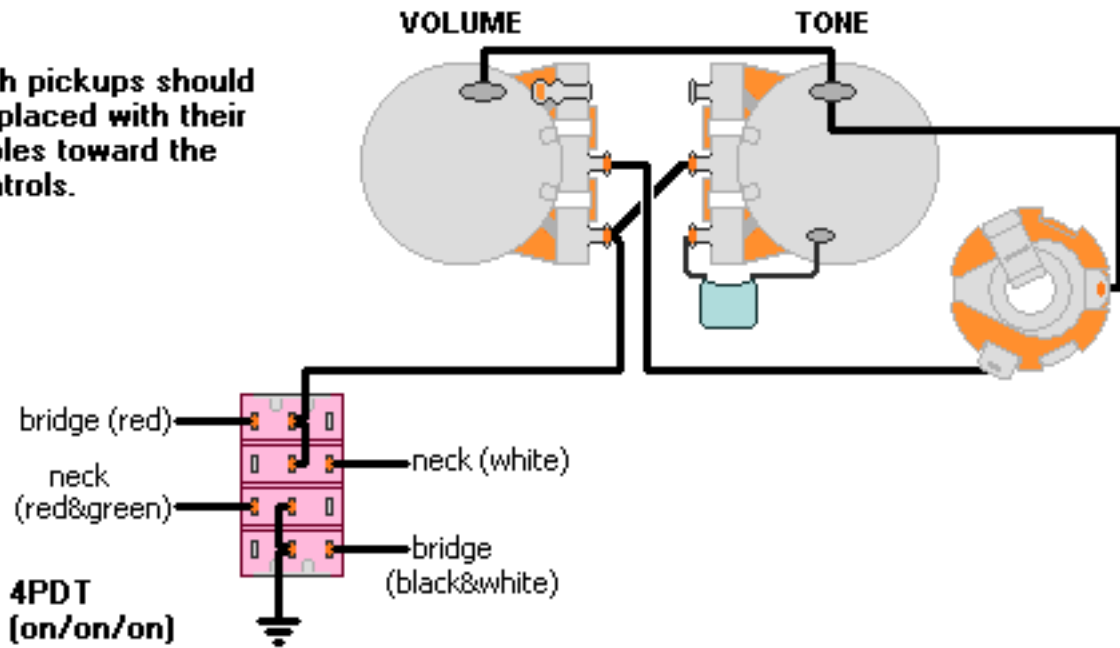

## TWO HUMBUCKER (split center position)

**Both pickups should be placed with their cables toward the controls.**

DiMarzio part #EP1111

## WITH 3-WAY TELE SWITCH

**All other pickup wires not shown or mentioned go to ground.**

**Note: Tailpiece should be connected to common ground.**

**All grounds  $\perp$  must be connected.**

Copyright (C) 2003 DiMarzio, Inc. All rights reserved