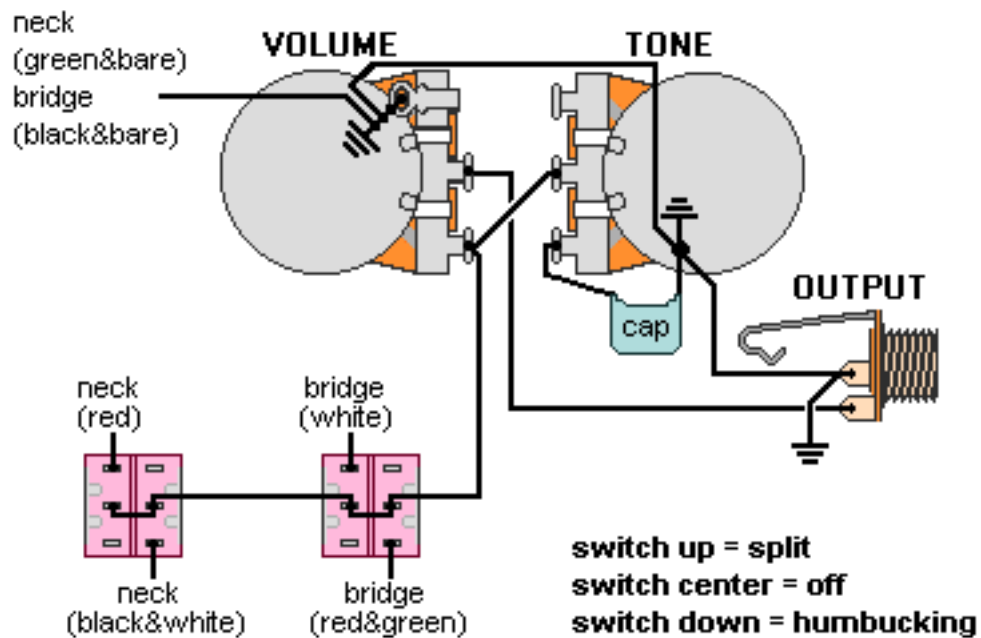

DiMarzio, Inc.

1388 Richmond Terrace, PO Box 100387, Staten Island, NY 10310, Tel(718)981-9286, Fax(718)720-5296

2 HUMS, 2 DPDT on/on/on or on/off/on

All other pickup wires not shown or mentioned go to ground.

Note: Tailpiece should be connected to common ground.

All grounds \perp must be connected.

Copyright (C) 2003 DiMarzio, Inc. All rights reserved