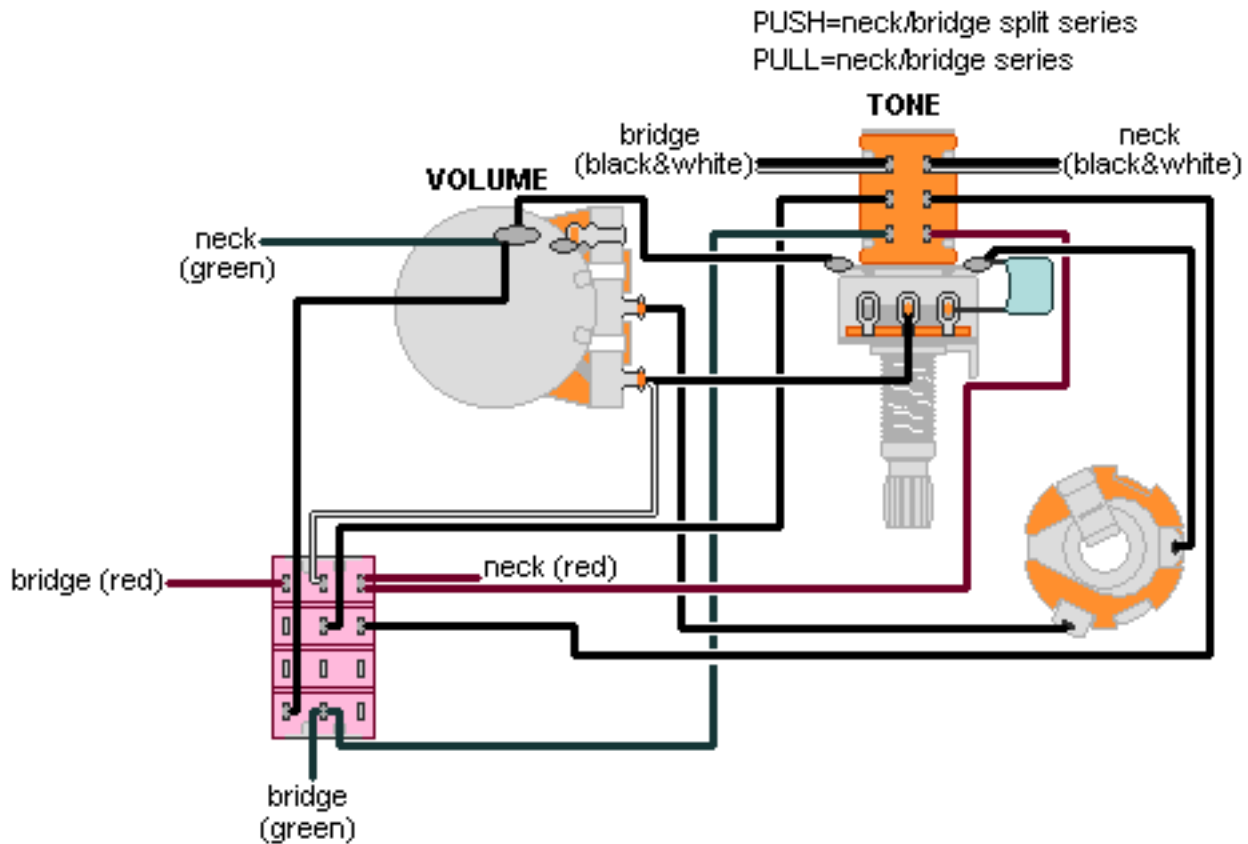

DiMarzio, Inc.

1388 Richmond Terrace, PO Box 100387, Staten Island, NY 10310, Tel(718)981-9286, Fax(718)720-5296

TWO HUM., SPLIT SERIES CENTER

(Both pickups should have their cables towards the controls)

Both pickups should be placed with their cables toward the controls.

**Note: Tailpiece should be connected to common ground.
All grounds \perp must be connected.**

Copyright (C) 2010 DiMarzio, Inc. All rights reserved