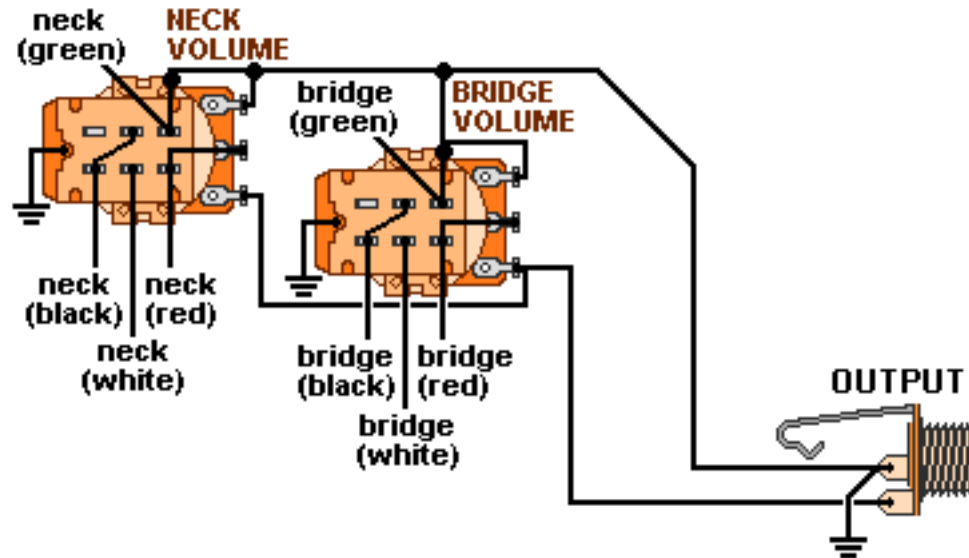

DiMarzio, Inc.

1388 Richmond Terrace, PO Box 100387, Staten Island, NY 10310, Tel(718)981-9286, Fax(718)720-5296

2 HUM., 2 PUSH/PULL(dual sound)

**Note: Tailpiece should be connected to common ground.
All grounds \perp must be connected.**