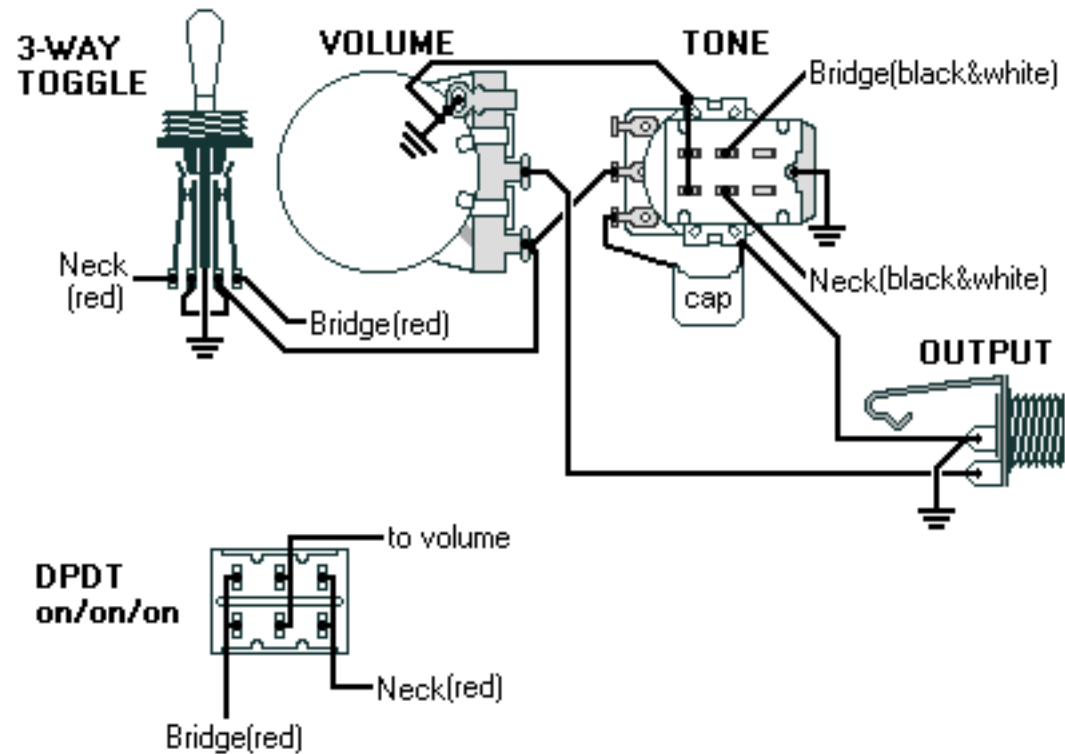

DiMarzio, Inc.

1388 Richmond Terrace, PO Box 100387, Staten Island, NY 10310, Tel(718)981-9286, Fax(718)720-5296

DP163Neck&Bridge . 3-Way. Push/Pull Tone

All other pickup wires not shown or mentioned go to ground.

Note: Tailpiece should be connected to common ground.

All grounds \perp must be connected.

Copyright (C) 2003 DiMarzio, Inc. All rights reserved