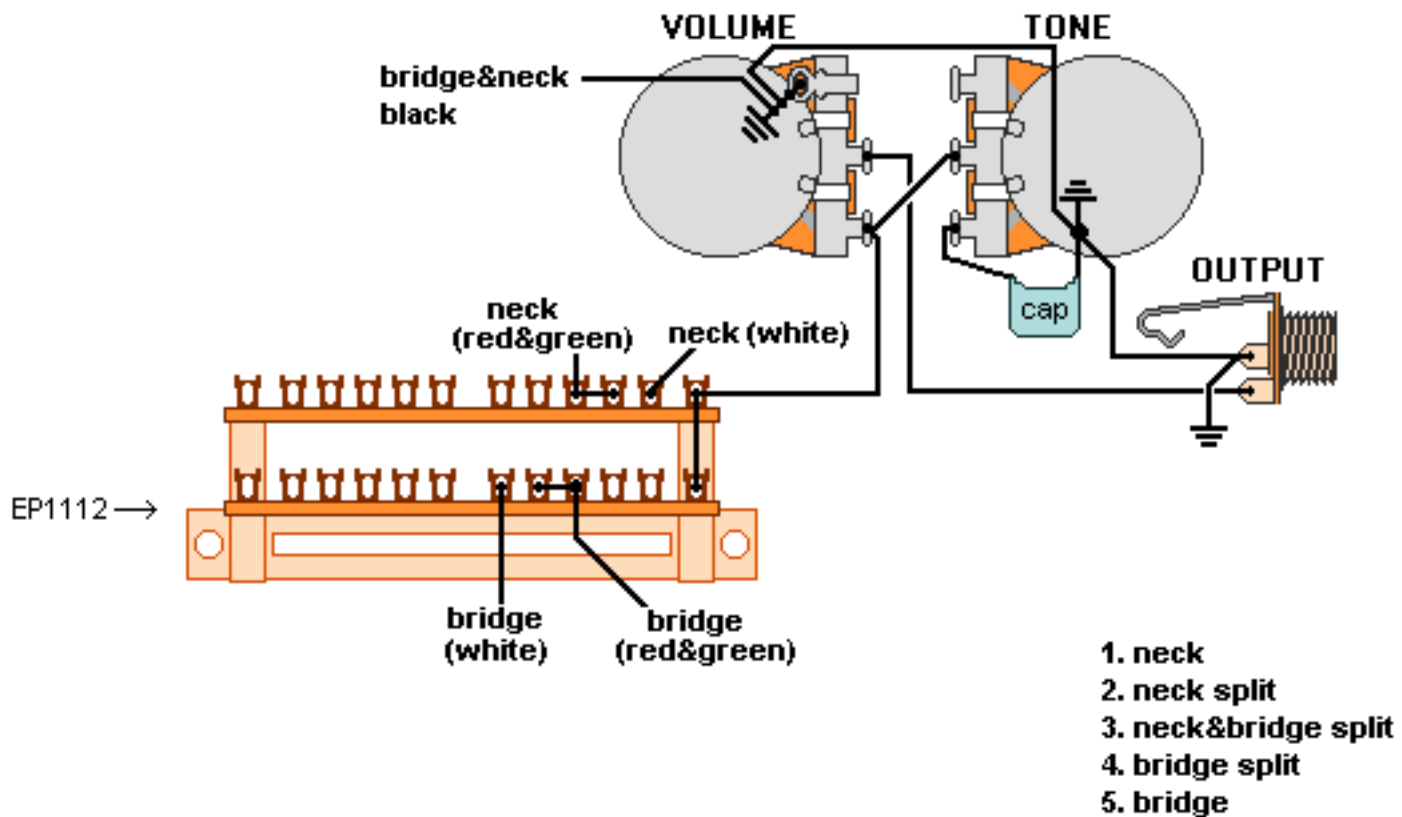

DiMarzio, Inc.

1388 Richmond Terrace, PO Box 100387, Staten Island, NY 10310, Tel(718)981-9286, Fax(718)720-5296

2 DP163, 1 VOL., 1 TONE, 5-WAY MULTIPOLE

**Note: Tailpiece should be connected to common ground.
All grounds \perp must be connected.**