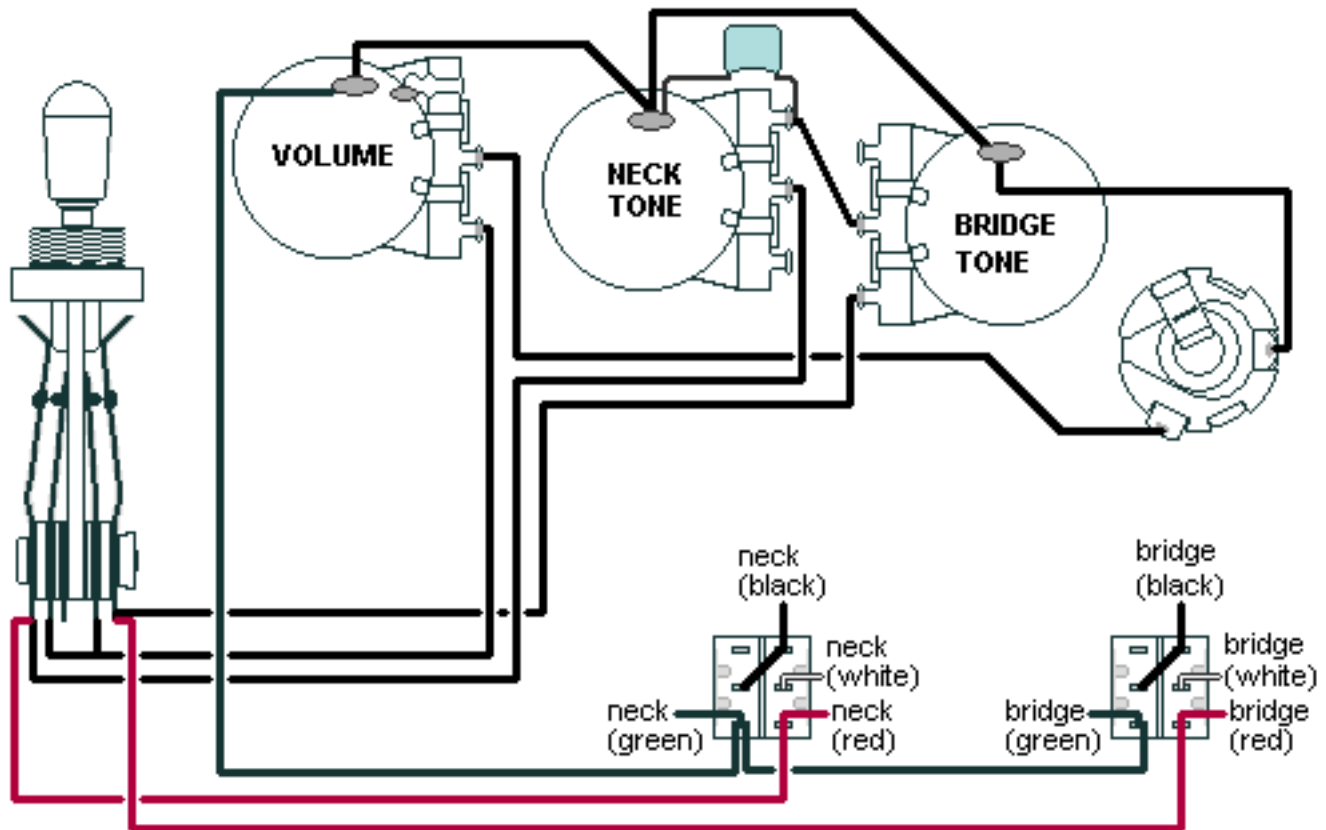

DiMarzio, Inc.

1388 Richmond Terrace, PO Box 100387, Staten Island, NY 10310, Tel(718)981-9286, Fax(718)720-5296

2 HUM., 1 VOL., 2 TONE, 2 DPDT (on/on)

**Note: Tailpiece should be connected to common ground.
All grounds \perp must be connected.**