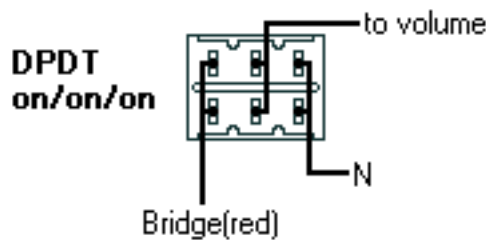

DiMarzio, Inc.

1388 Richmond Terrace, PO Box 100387, Staten Island, NY 10310, Tel(718)981-9286, Fax(718)720-5296

Single-Coil Neck, HB Bridge, Push-Pull Phase and Split

All other pickup wires not shown or mentioned go to ground.

Note: Tailpiece should be connected to common ground.

All grounds \perp must be connected.

Copyright (C) 2003 DiMarzio, Inc. All rights reserved