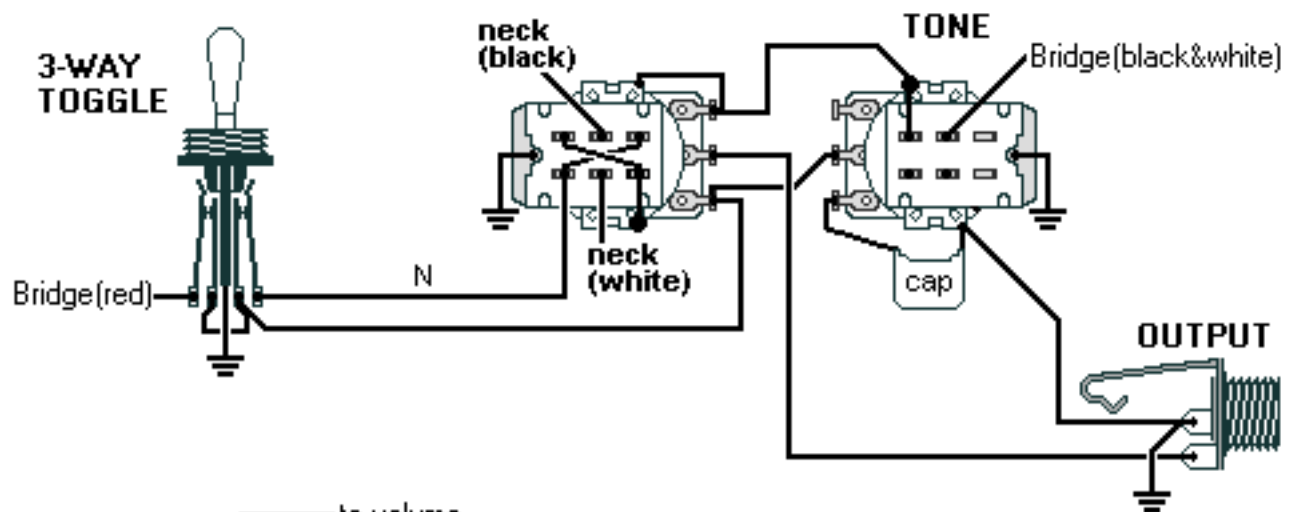

DiMarzio, Inc.

1388 Richmond Terrace, PO Box 100387, Staten Island, NY 10310, Tel(718)981-9286, Fax(718)720-5296

Single-Coil Neck, HB Bridge, Push-Pull Phase and Split

All other pickup wires not shown or mentioned go to ground.

Note: Tailpiece should be connected to common ground.

All grounds \perp must be connected.

Copyright (C) 2003 DiMarzio, Inc. All rights reserved