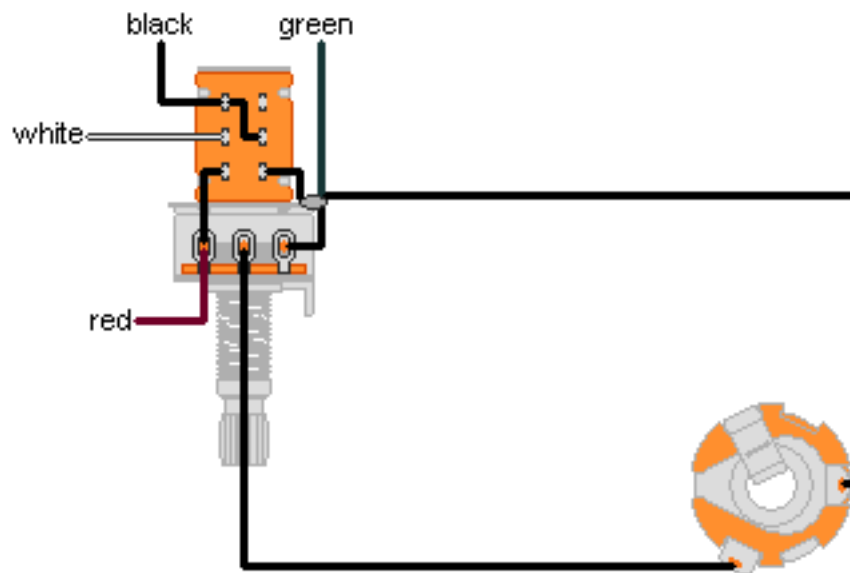

DiMarzio, Inc.

1388 Richmond Terrace, PO Box 100387, Staten Island, NY 10310, Tel(718)981-9286, Fax(718)720-5296

1 HUMBUCKER, 1 PUSH/PULL VOLUME SERIES/PARALLEL

**Note: Tailpiece should be connected to common ground.
All grounds \perp must be connected.**