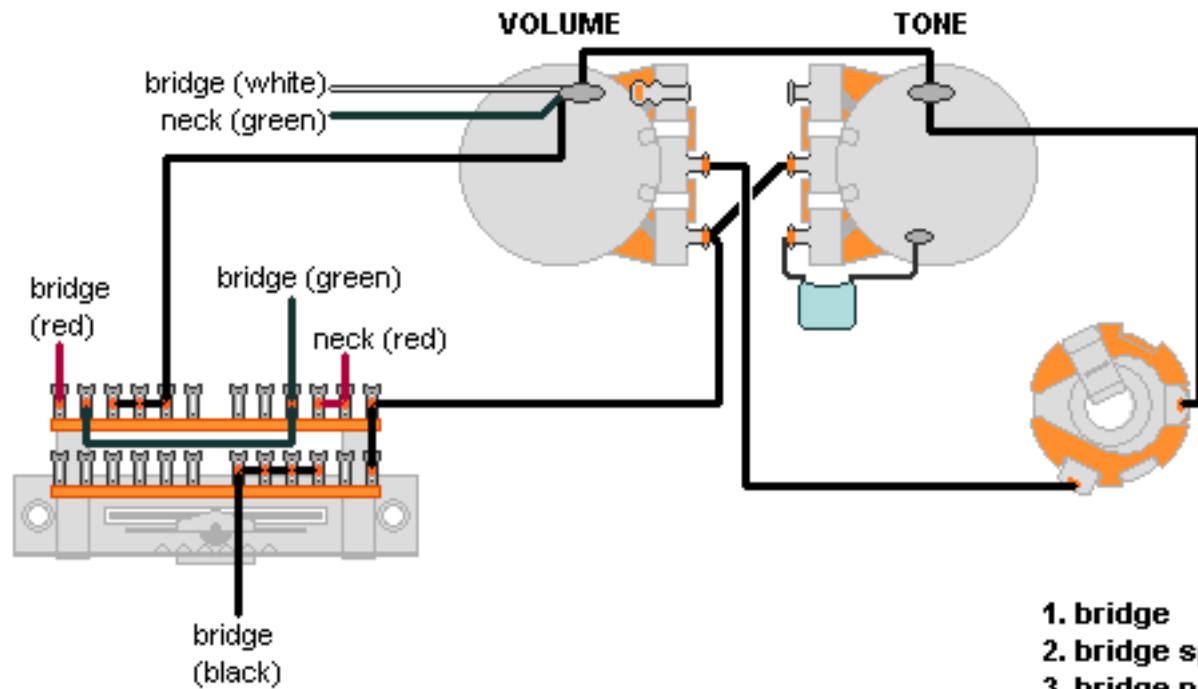

DiMarzio, Inc.

1388 Richmond Terrace, PO Box 100387, Staten Island, NY 10310, Tel(718)981-9286, Fax(718)720-5296

1 HUM., 1 VV/Area, EP1112

NECK PICKUP - solder the black&white wires together and tape up the connection.

**Note: Tailpiece should be connected to common ground.
All grounds \perp must be connected.**

Copyright (C) 2003 DiMarzio, Inc. All rights reserved