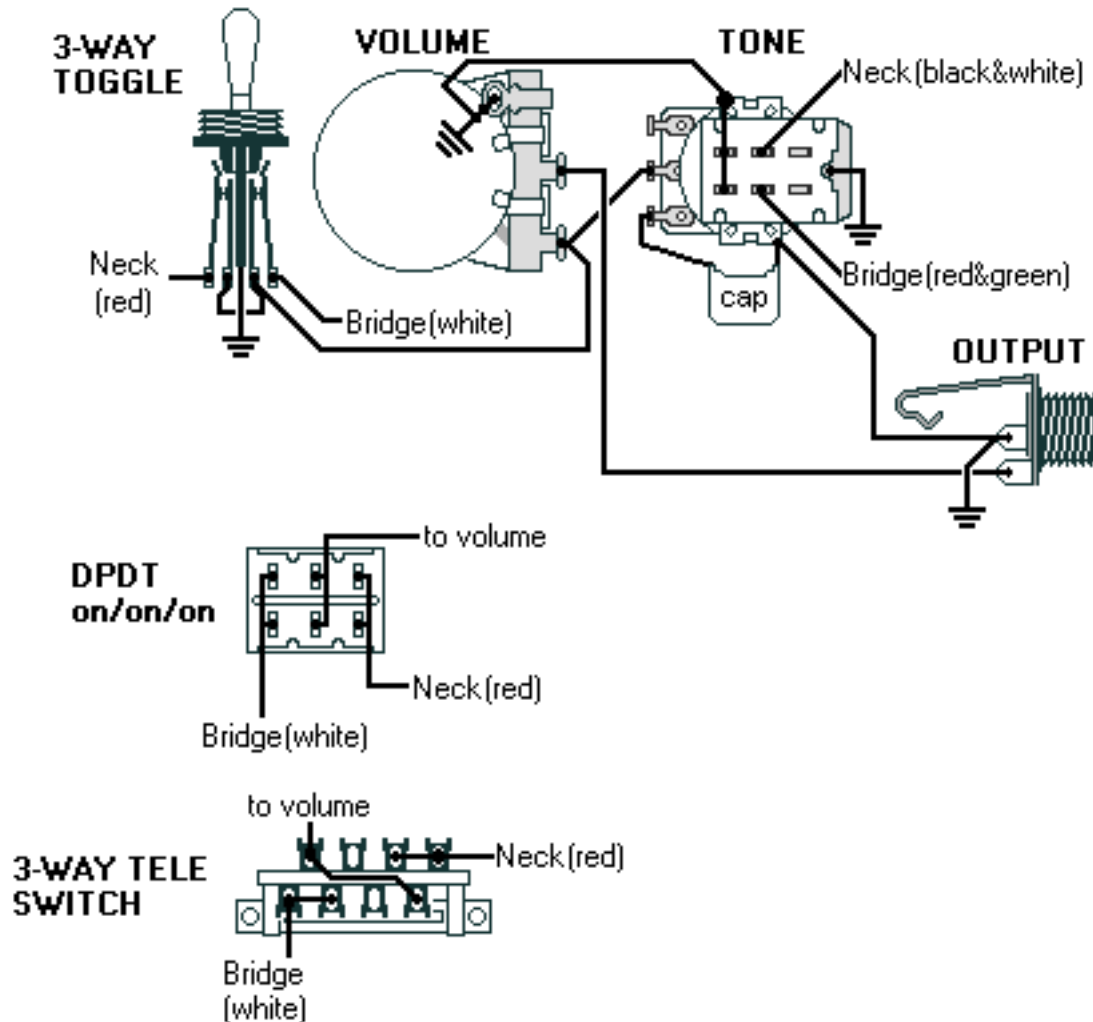

DiMarzio, Inc.

1388 Richmond Terrace, PO Box 100387, Staten Island, NY 10310, Tel(718)981-9286, Fax(718)720-5296

Bluesbucker neck, standard humbucker bridge, 3-way selector & push/pull split

(split to inner coils)

All other pickup wires not shown or mentioned go to ground.

Note: Tailpiece should be connected to common ground.

All grounds \perp must be connected.

Copyright (C) 2003 DiMarzio, Inc. All rights reserved