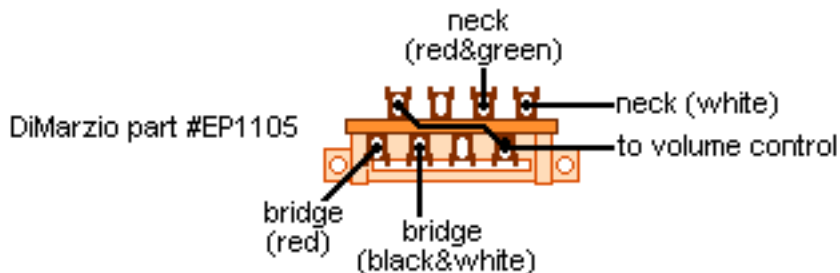

DiMarzio, Inc.

1388 Richmond Terrace, PO Box 100387, Staten Island, NY 10310, Tel(718)981-9286, Fax(718)720-5296

2 HUM, SPLIT CENTER (Bluesbucker in neck position)

Placement of pickups in this direction turns on the inner coils.

WITH 3-WAY TELE SWITCH

All other pickup wires not shown or mentioned go to ground.

Note: Tailpiece should be connected to common ground.

All grounds \perp must be connected.

Copyright (C) 2003 DiMarzio, Inc. All rights reserved