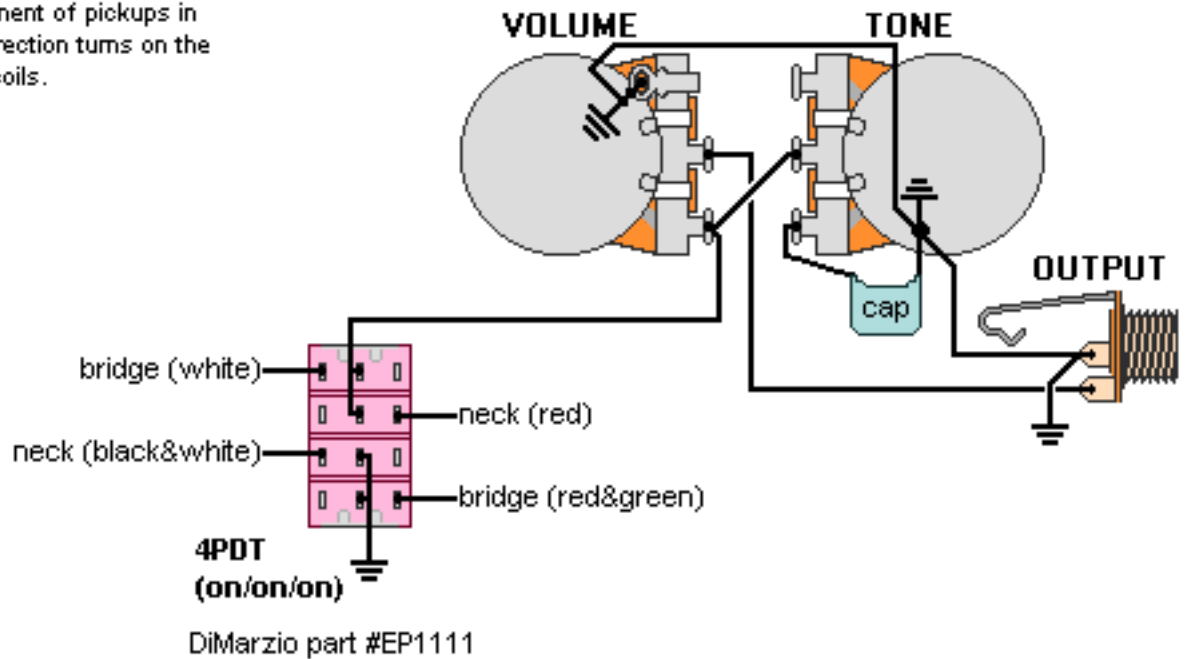

DiMarzio, Inc.

1388 Richmond Terrace, PO Box 100387, Staten Island, NY 10310, Tel(718)981-9286, Fax(718)720-5296

2 HUM, SPLIT CENTER (Bluesbucker in neck position)

Placement of pickups in this direction turns on the inner coils.

WITH 3-WAY TELE SWITCH

All other pickup wires not shown or mentioned go to ground.

Note: Tailpiece should be connected to common ground.

All grounds \perp must be connected.

Copyright (C) 2003 DiMarzio, Inc. All rights reserved