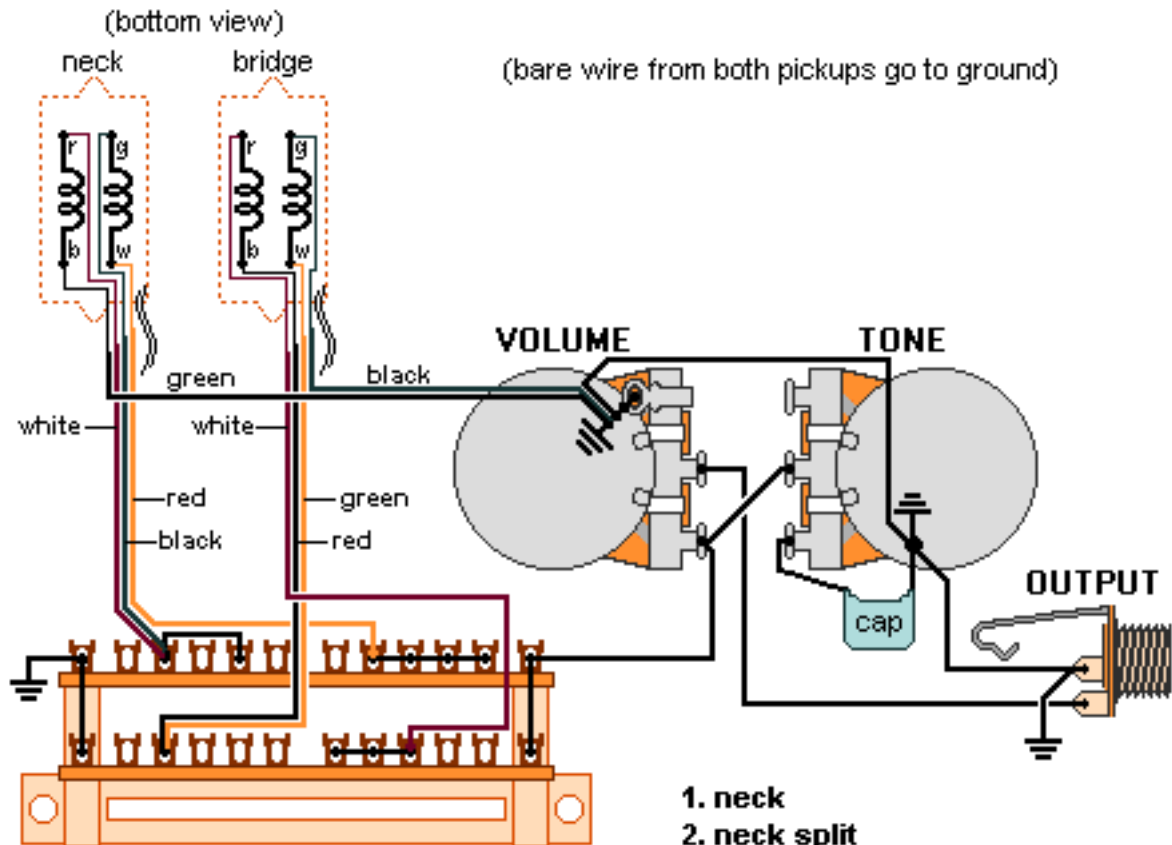

DiMarzio, Inc.

1388 Richmond Terrace, PO Box 100387, Staten Island, NY 10310, Tel(718)981-9286, Fax(718)720-5296

Bluesbucker in neck position

Standard HB in bridge position

Install Bluesbucker with adjustable polepieces towards bridge. Install bridge pickup with cable exit away from controls.

Note: Tailpiece should be connected to common ground. All grounds \perp must be connected.

Copyright (C) 2003 DiMarzio, Inc. All rights reserved