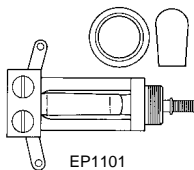

Pots

DiMarzio Custom Taper Potentiometer

250K, includes mounting hardware	EP1200	9.00
500K, includes mounting hardware	EP1201	9.00
500K Long Shaft, includes mounting hardware	EP1201L	11.50
1 Meg, includes mounting hardware	EP1202	14.25

Push/Pull Potentiometer with integral DPDT Switch, audio taper

250K, includes hardware	EP1200PP	14.95
500K, includes hardware	EP1201PP	14.95

Knobs

Speed Knob, fits American split shaft potentiometers, numbered 1-10

<i>specify color:</i> black, cream, gold	DM2100	5.00

Bell Knob, fits American split shaft potentiometers, numbered 1-10

<i>specify color:</i> black, cream, gold	DM2101	6.00

Barrel Knob, fits solid shaft and DiMarzio split shaft potentiometers

black	DM2110BK	13.50
chrome	DM2110C	10.50
gold	DM2110G	12.50

Strat Replacement Knobs (1 Volume, 2 Tone), numbered 1-10

<i>specify color:</i> black, white	DM2111	9.95
<i>specify color:</i> violet	DM2111*	10.00

Capacitors & Resistors

Capacitor, .001 microfarad	EP1001	1.75
Capacitor, .022 microfarad	EP1022	1.75
Capacitor, .033 microfarad	EP1033	1.75
Capacitor, .047 microfarad	EP1047	1.95
Capacitor, .1 microfarad	EP1050	2.25
Capacitor, 560 picofarad	EP1560	2.50
Resistor, 300K Ohms	EP2300	1.50

Switches & Knobs for Gibson

Switchcraft Toggle Switch

right angle (includes knob & flat-knurled nut)	EP1100	23.95
straight (includes knob & deep knurled nut)	EP1101	36.95

Toggle Switch Knob

plastic, <i>specify color:</i> black, cream	DM1200	3.95

Switches & Knobs for Fender

Five-Way Switch for Strat

includes black and white knobs, screws	EP1104	19.95

Five-Way Switch, multipole