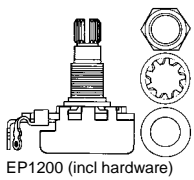

Pots

DiMarzio Custom Taper Potentiometer

250K, includes mounting hardware	EP1200	9.00
500K, includes mounting hardware	EP1201	9.00
500K Long Shaft, includes mounting hardware	EP1201L	11.50
1 Meg, includes mounting hardware	EP1202	14.25

Push/Pull Potentiometer with integral DPDT Switch, audio taper

250K, includes hardware	EP1200PP	14.95
500K, includes hardware	EP1201PP	14.95

Knobs

Speed Knob, fits American split shaft potentiometers, numbered 1-10

<i>specify color:</i> black, cream, gold	DM2100	5.00

Bell Knob, fits American split shaft potentiometers, numbered 1-10

<i>specify color:</i> black, cream, gold	DM2101	6.00

Barrel Knob, fits solid shaft and DiMarzio split shaft potentiometers

black	DM2110BK	13.50
chrome	DM2110C	10.50
gold	DM2110G	12.50

Strat Replacement Knobs (1 Volume, 2 Tone), numbered 1-10

<i>specify color:</i> black, white	DM2111	9.95
<i>specify color:</i> violet	DM2111*	10.00

Capacitors & Resistors

Capacitor, .001 microfarad	EP1001	1.75
Capacitor, .022 microfarad	EP1022	1.75
Capacitor, .033 microfarad	EP1033	1.75
Capacitor, .047 microfarad	EP1047	1.95
Capacitor, .1 microfarad	EP1050	2.25
Capacitor, 560 picofarad	EP1560	2.50
Resistor, 300K Ohms	EP2300	1.50

Switches & Knobs for Gibson

Switchcraft Toggle Switch

right angle (includes knob & flat-knurled nut)	EP1100	23.95
straight (includes knob & deep knurled nut)	EP1101	36.95

Toggle Switch Knob

plastic, <i>specify color:</i> black, cream	DM1200	3.95

Switches & Knobs for Fender

Five-Way Switch for Strat

includes black and white knobs, screws	EP1104	19.95

Five-Way Switch, multipole