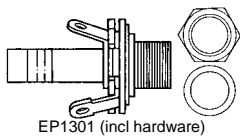

Jacks & Jackplates

Switchcraft Output Jack, includes mounting hardware

2-conductor	EP1301	6.00
stereo	EP1302	7.00
Acoustic Guitar End Pin Jack, mono / stereo, includes hardware	EP1300	19.95

Jackplate, edgemount, includes hardware

black	GG1400BK	14.25
chrome	GG1400C	9.75
gold	GG1400G	11.50

Strat Replacement Jackplate, recessed, includes mounting screws

chrome	FG1800C	9.95